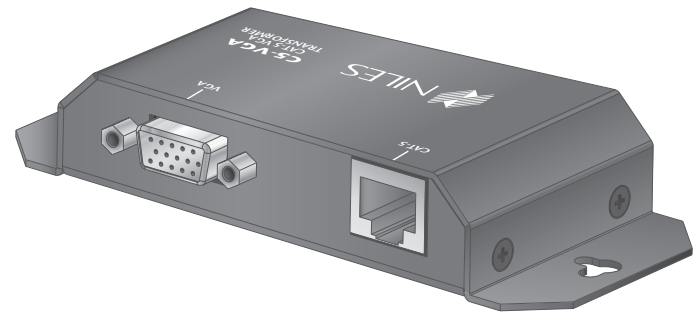

INSTALLATION GUIDE

**FOR PLACING VGA VIDEO DEVICES EXTENDED  
DISTANCES FROM THE VGA VIDEO SOURCE**  
**CAT-5 VGA BALUN**

BLENDING HIGH FIDELITY AND ARCHITECTURE®

Niles Audio Corporation  
12331 S.W. 130 Street Miami, Florida 33186  
305-238-4373

## INTRODUCTION

The C5-VGA is a stand-alone device that transforms a VGA video signal to and from CAT-5 twisted pair cabling. It has two sets of simple connections. The first is a DB-15HD connector that connects to the VGA video source or VGA video display device. The second is a shielded CAT-5 connector for the CAT-5 twisted pair connection. The C5-VGA is normally used as a pair. Both ends are identical. The circuitry is passive so there is no need for a power supply.

The C5-VGA allows a computer monitor or other VGA video device to be located an extended distance from the system it is to be connected to. Doing so with conventional monitor cabling is both expensive and prone to signal degradation. By using a pair of these devices and a run of CAT-5 the problem can be solved inexpensively and without signal loss and the introduction of noise. In addition, in today's retrofit market an installer cannot always successfully run a wire from point A to point B. There exists however an abundance of twisted pair cabling in many homes. By using a pair of these devices with an existing wire an installer may be able to complete a job that he otherwise could not.

## SPECIFICATIONS

- *Overall dimensions: 4.75" W x .85" H x 2" D*
- *Bandwidth: 0 – 50 MHz, -3 dB*
- *Transmission Distance:*  
*CAT-5 STP:*
  - 640 x 480 pixels (15 MHz): > 330' (> 100 m)*
  - 800 x 600 pixels, 60Hz refresh, (30 MHz): > 330' (> 100 m)*
  - 1024 x 768 pixels, 75Hz refresh, (60 MHz): > 250' (> 75 m)*
  - 1280 x 1024 pixels, 75Hz refresh, (100 MHz): > 160' (> 50 m)*